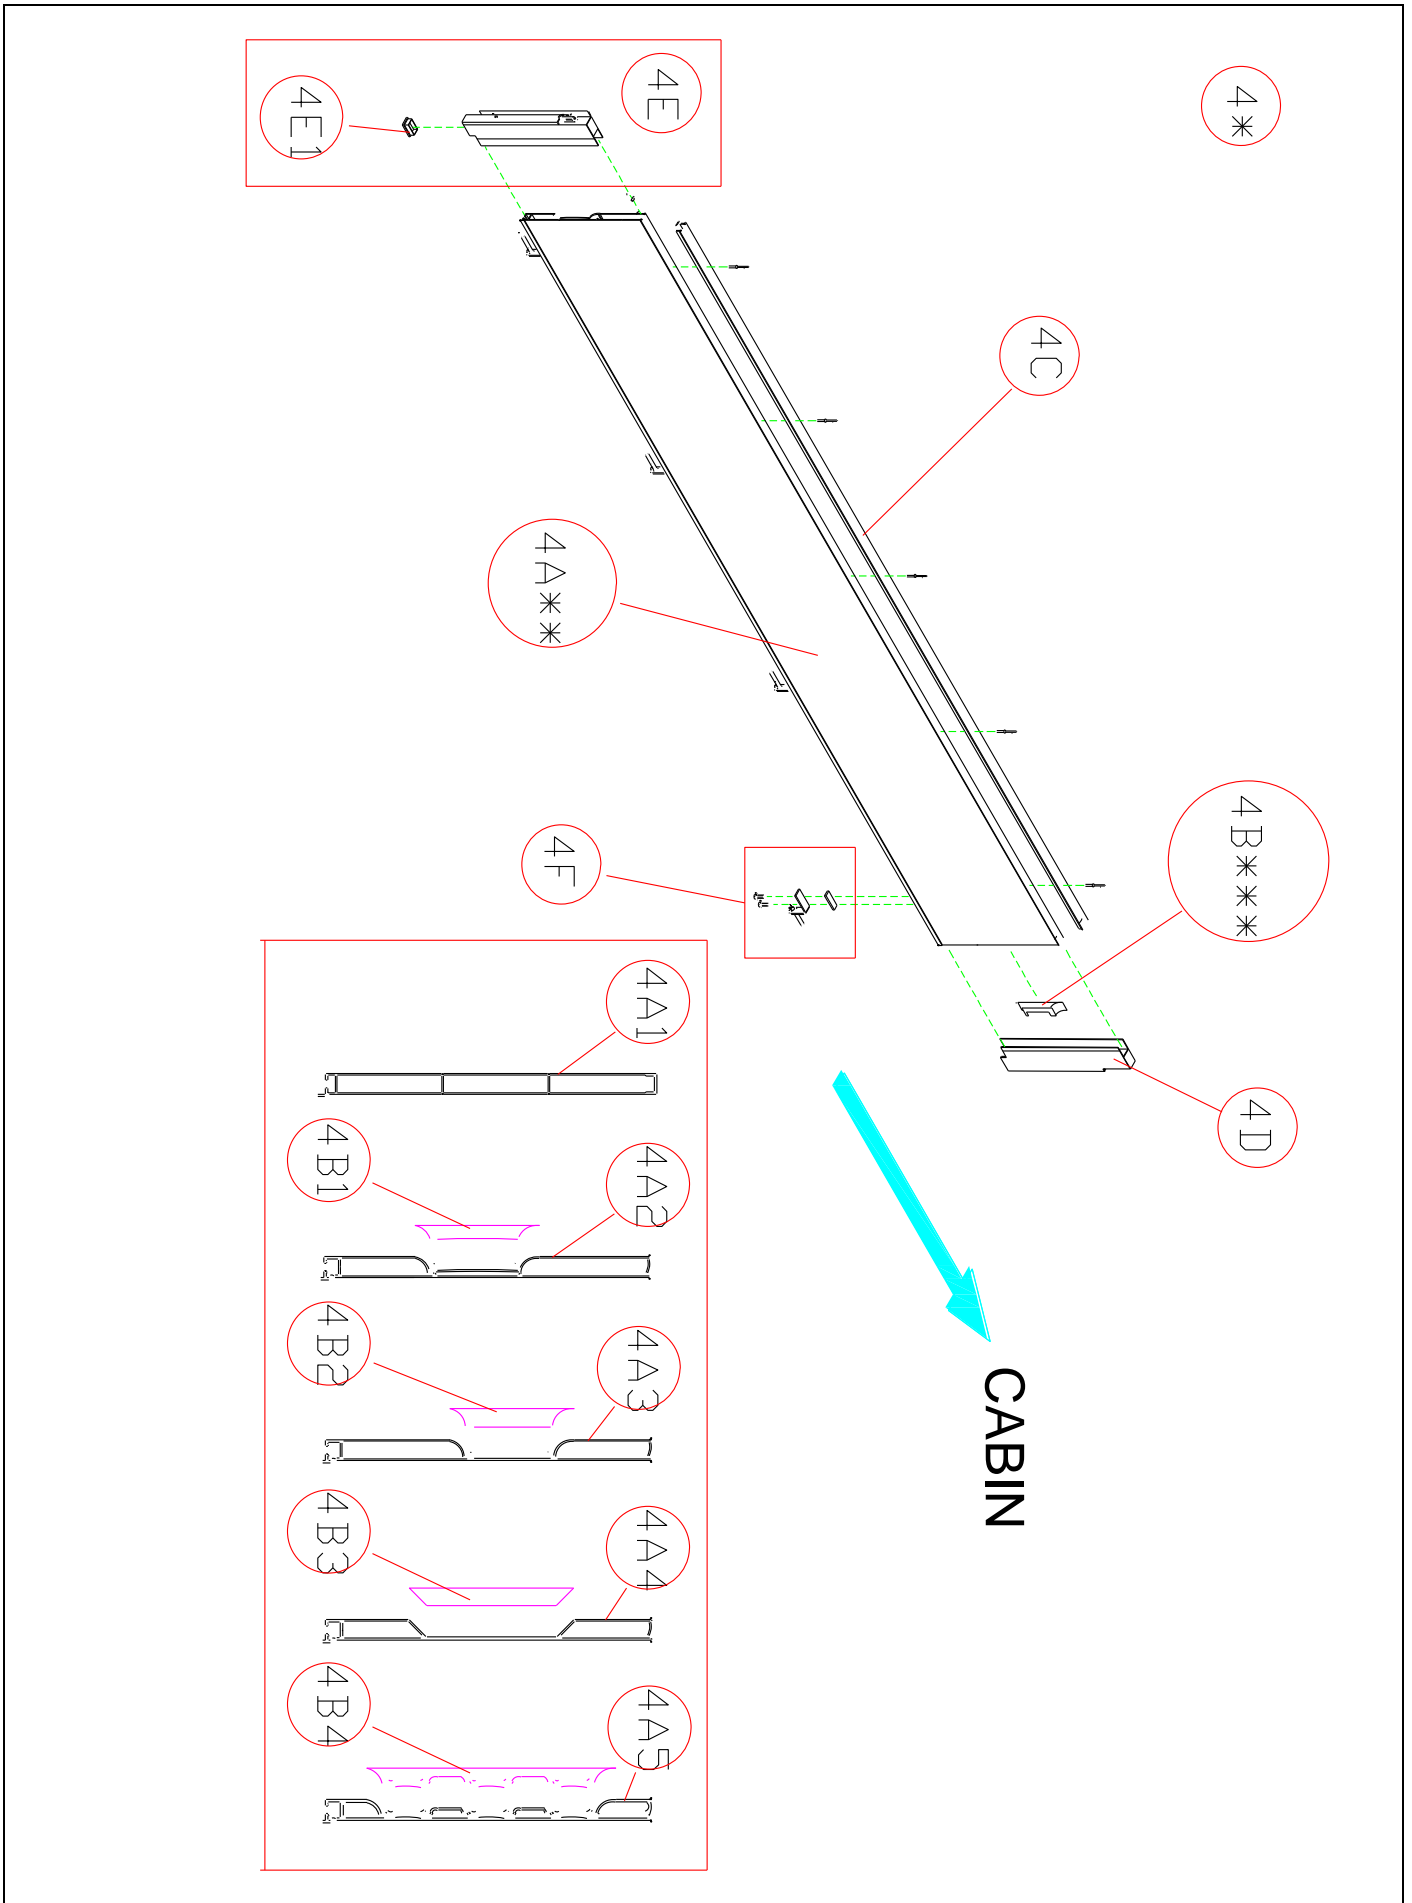

**SPARE PARTS
CATALOGUE FOR
DROPSIDE BODIES
“W” AND “LL”**

CABIN

CABIN

11

11B

12