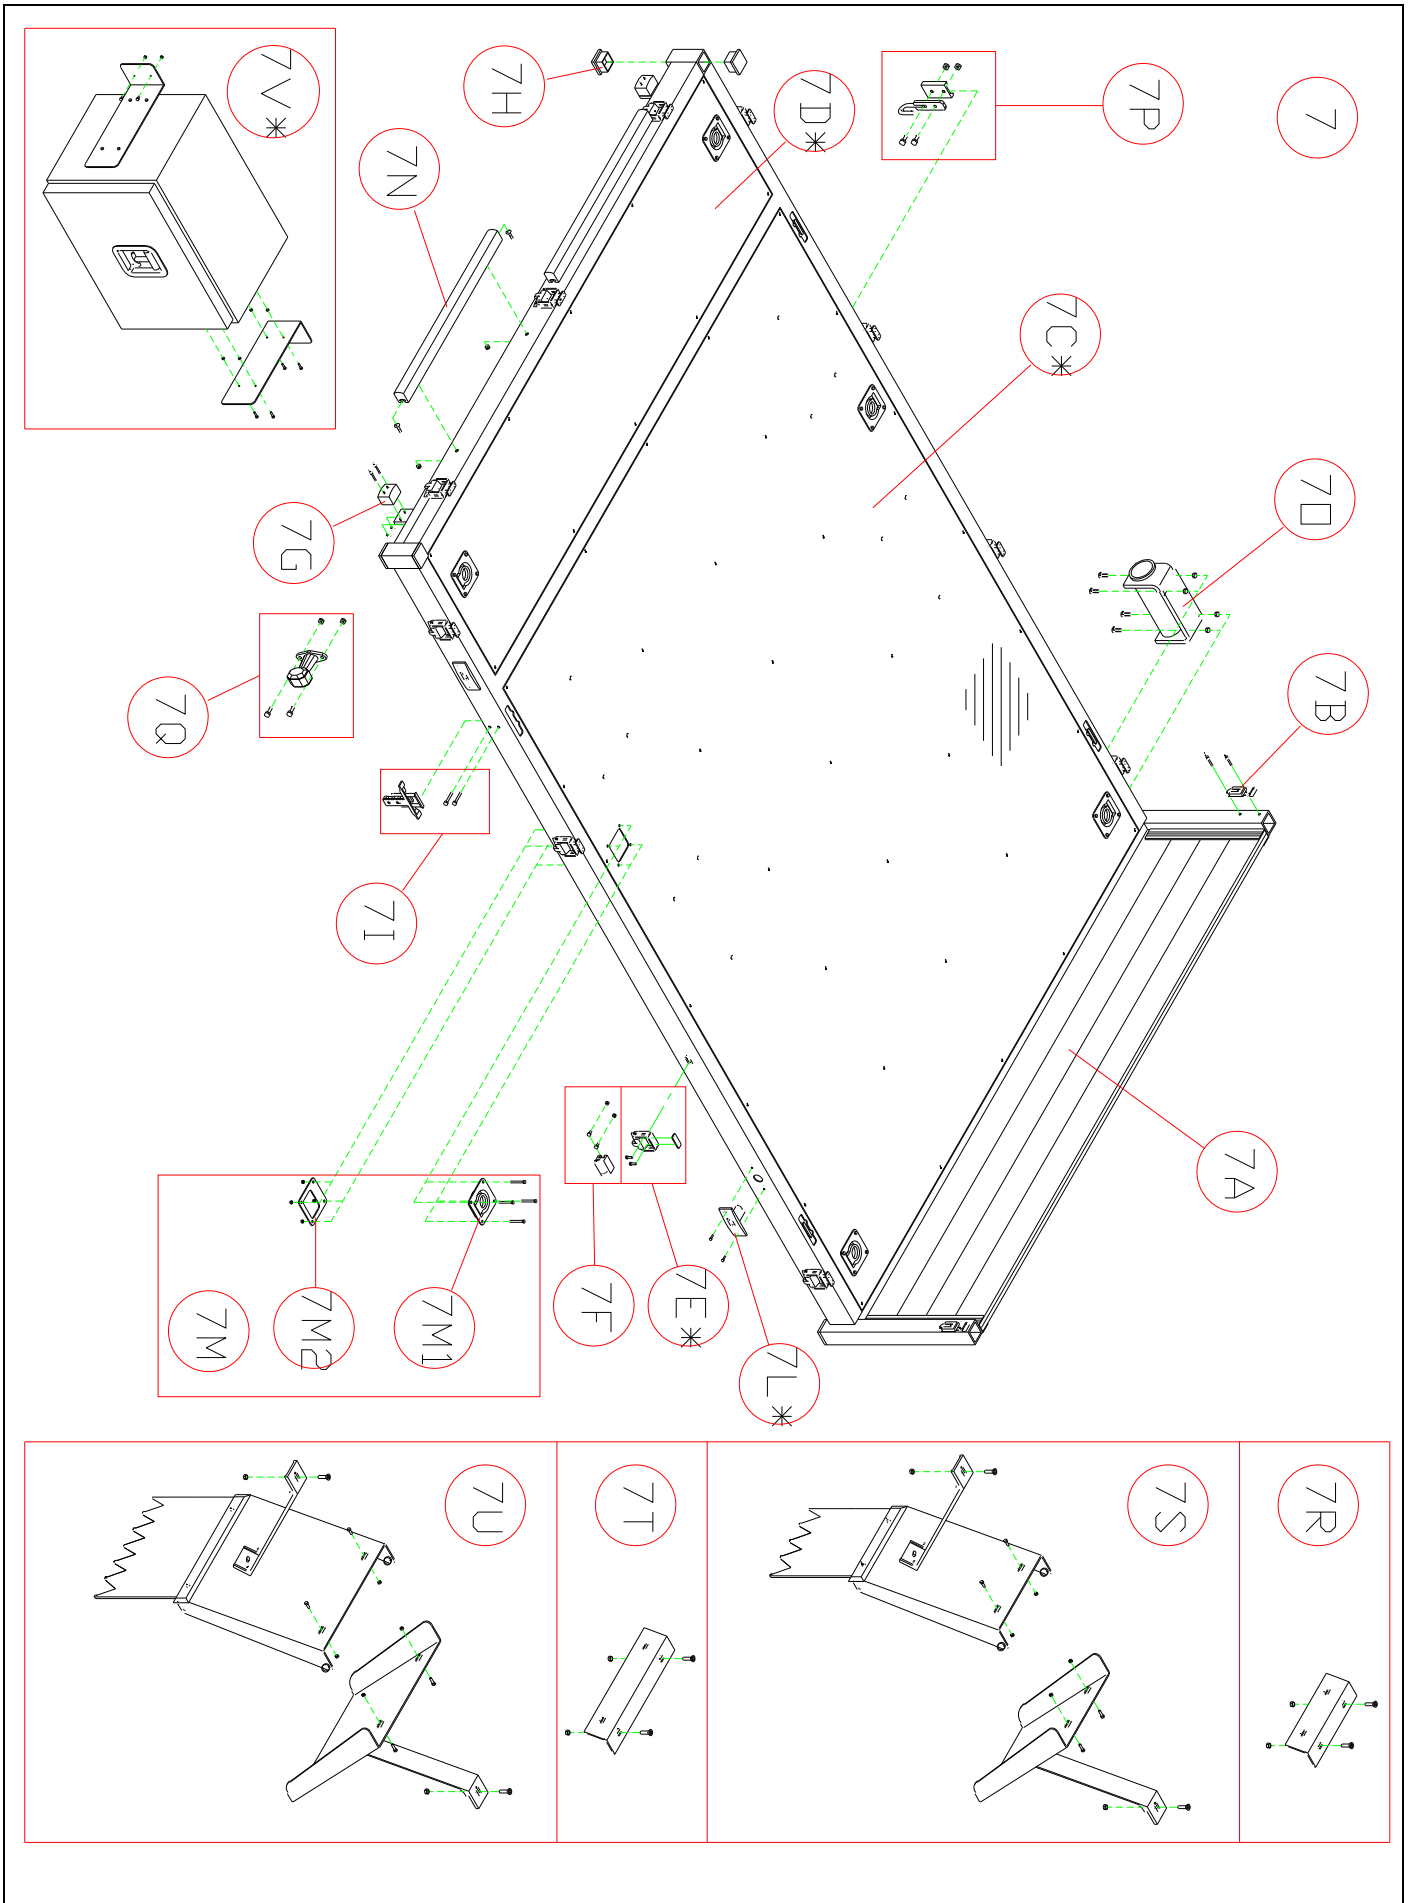

**SPARE PARTS
CATALOGUE FOR
DROPSIDE BODIES
“W” AND “LL”**

CABIN

CABIN

11

11B

12