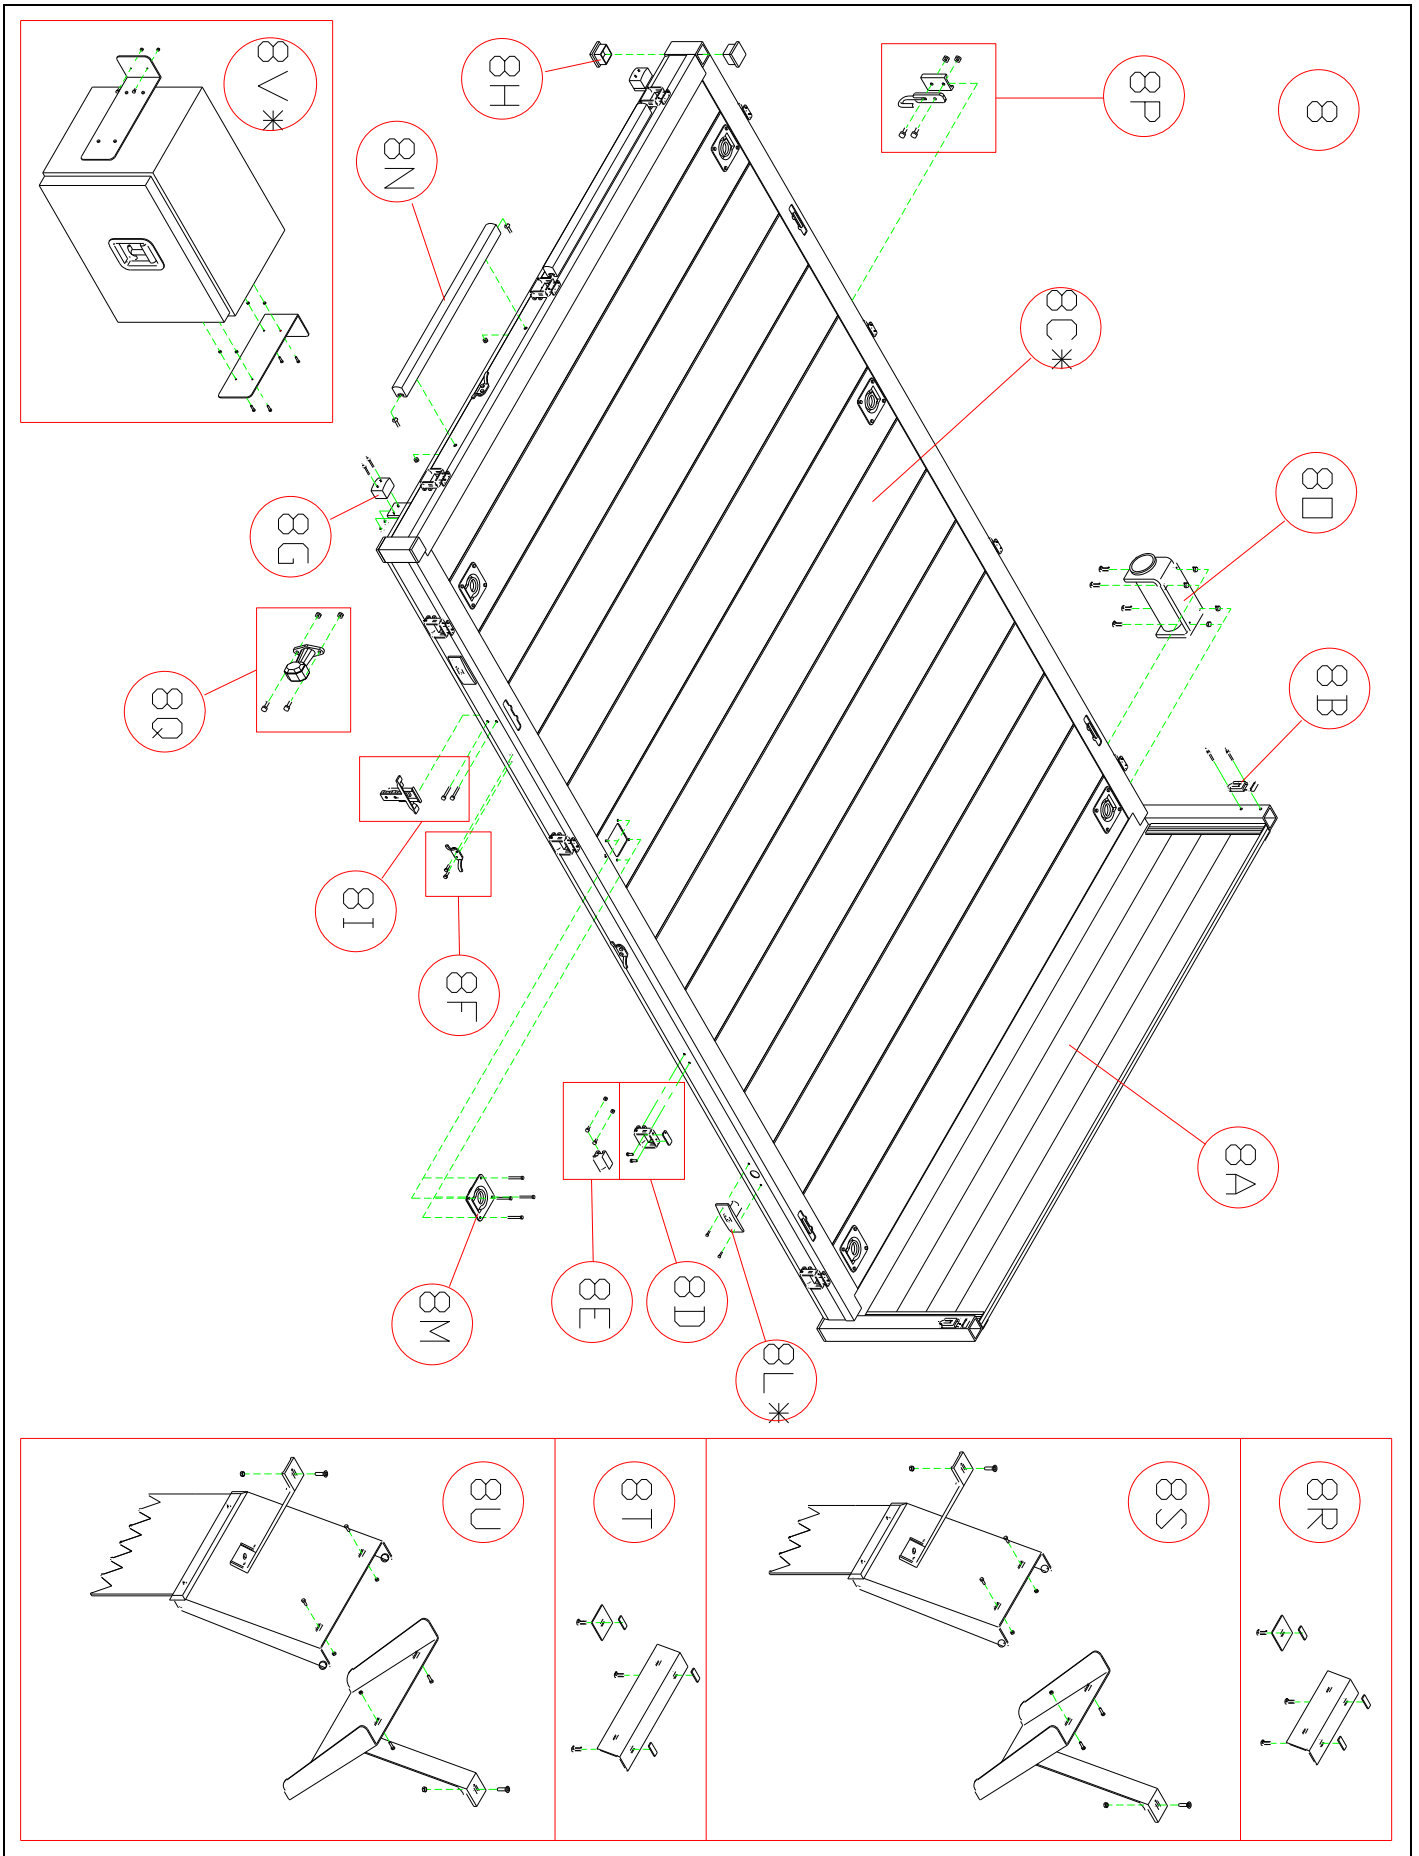

**SPARE PARTS
CATALOGUE FOR
DROPSIDE BODIES
“W” AND “LL”**

CABIN

CABIN

11

11B

12